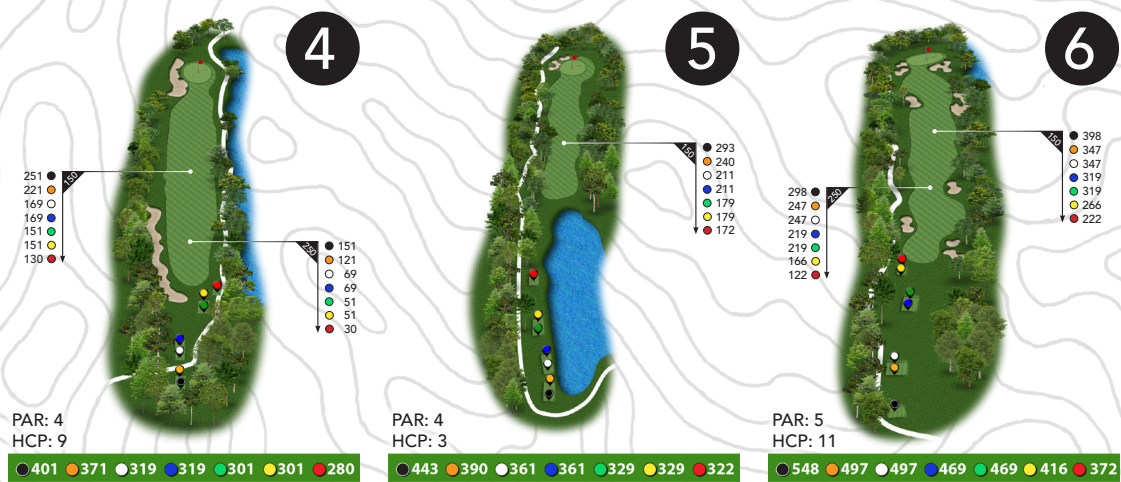

KELLY PLANTATION GOLF CLUB

www.KellyPlantationGolf.com • 850.650.7600 • 307 Kelly Plantation Drive, Destin, FL 32541

COURSE MAP

Yardage Cards by:
DIRECT FAIRWAYS
www.directfairways.com

10

400 ● 370 ○ 305 ● 275 ● 275 ● 242 ●

300 ● 270 ○ 205 ● 175 ● 175 ● 142 ●

PAR: 5
HCP: 2

550 ● 520 ● 455 ● 455 ● 425 ● 425 ● 392 ●

11

161 ● 137 ○ 137 ○ 106 ● 106 ● 82 ● 61 ●

261 ● 271 ○ 237 ● 206 ● 206 ● 182 ● 161 ●

PAR: 4
HCP: 10

411 ● 387 ● 387 ● 356 ● 356 ● 332 ● 311 ●

12

240 ● 181 ● 181 ● 155 ● 155 ● 150 ● 117 ●

PAR: 3
HCP: 14

13

375 ● 329 ○ 329 ○ 295 ● 295 ● 287 ● 254 ●

275 ● 229 ○ 229 ○ 195 ● 195 ● 187 ● 154 ●

PAR: 5
HCP: 12

525 ● 479 ● 479 ● 445 ● 445 ● 437 ● 404 ●

14

196 ● 171 ○ 136 ○ 136 ○ 99 ● 97 ● 78 ●

296 ● 271 ○ 236 ● 236 ● 197 ● 197 ● 178 ●

PAR: 4
HCP: 6

446 ● 421 ● 386 ● 386 ● 347 ● 347 ● 328 ●

15

150 ● 138 ● 138 ● 132 ● 132 ● 123 ● 97 ●

PAR: 3
HCP: 18