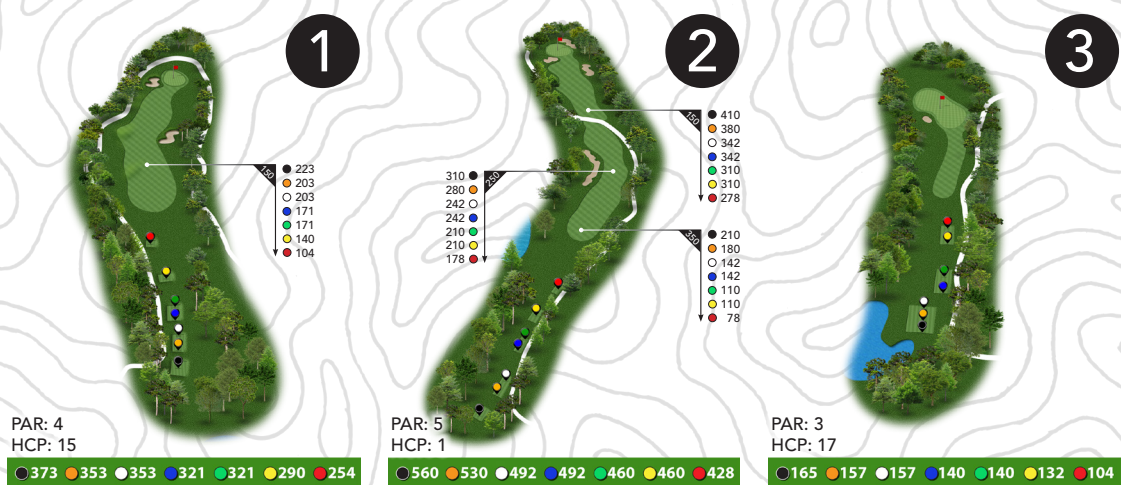

KELLY PLANTATION GOLF CLUB

www.KellyPlantationGolf.com • 850.650.7600 • 307 Kelly Plantation Drive, Destin, FL 32541

COURSE MAP

Yardage Cards by:
DIRECT FAIRWAYS
www.directfairways.com

10

400 ● 370 ○ 305 ● 275 ● 275 ● 242 ●

300 ● 270 ○ 205 ● 175 ● 175 ● 142 ●

PAR: 5
HCP: 2

550 ● 520 ● 455 ● 455 ● 425 ● 425 ● 392 ●

11

161 ● 137 ○ 137 ○ 106 ● 106 ● 82 ● 61 ●

261 ● 271 ○ 237 ● 206 ● 206 ● 182 ● 161 ●

PAR: 4
HCP: 10

411 ● 387 ● 387 ● 356 ● 356 ● 332 ● 311 ●

12

240 ● 181 ● 181 ● 155 ● 155 ● 150 ● 117 ●

PAR: 3
HCP: 14

13

375 ● 329 ○ 329 ○ 295 ● 295 ● 287 ● 254 ●

275 ● 229 ○ 229 ○ 195 ● 195 ● 187 ● 154 ●

PAR: 5
HCP: 12

525 ● 479 ● 479 ● 445 ● 445 ● 437 ● 404 ●

14

196 ● 171 ○ 136 ○ 136 ○ 99 ● 97 ● 78 ●

296 ● 271 ○ 236 ● 236 ● 197 ● 197 ● 178 ●

PAR: 4
HCP: 6

446 ● 421 ● 386 ● 386 ● 347 ● 347 ● 328 ●

15

150 ● 138 ● 138 ● 132 ● 132 ● 123 ● 97 ●

PAR: 3
HCP: 18